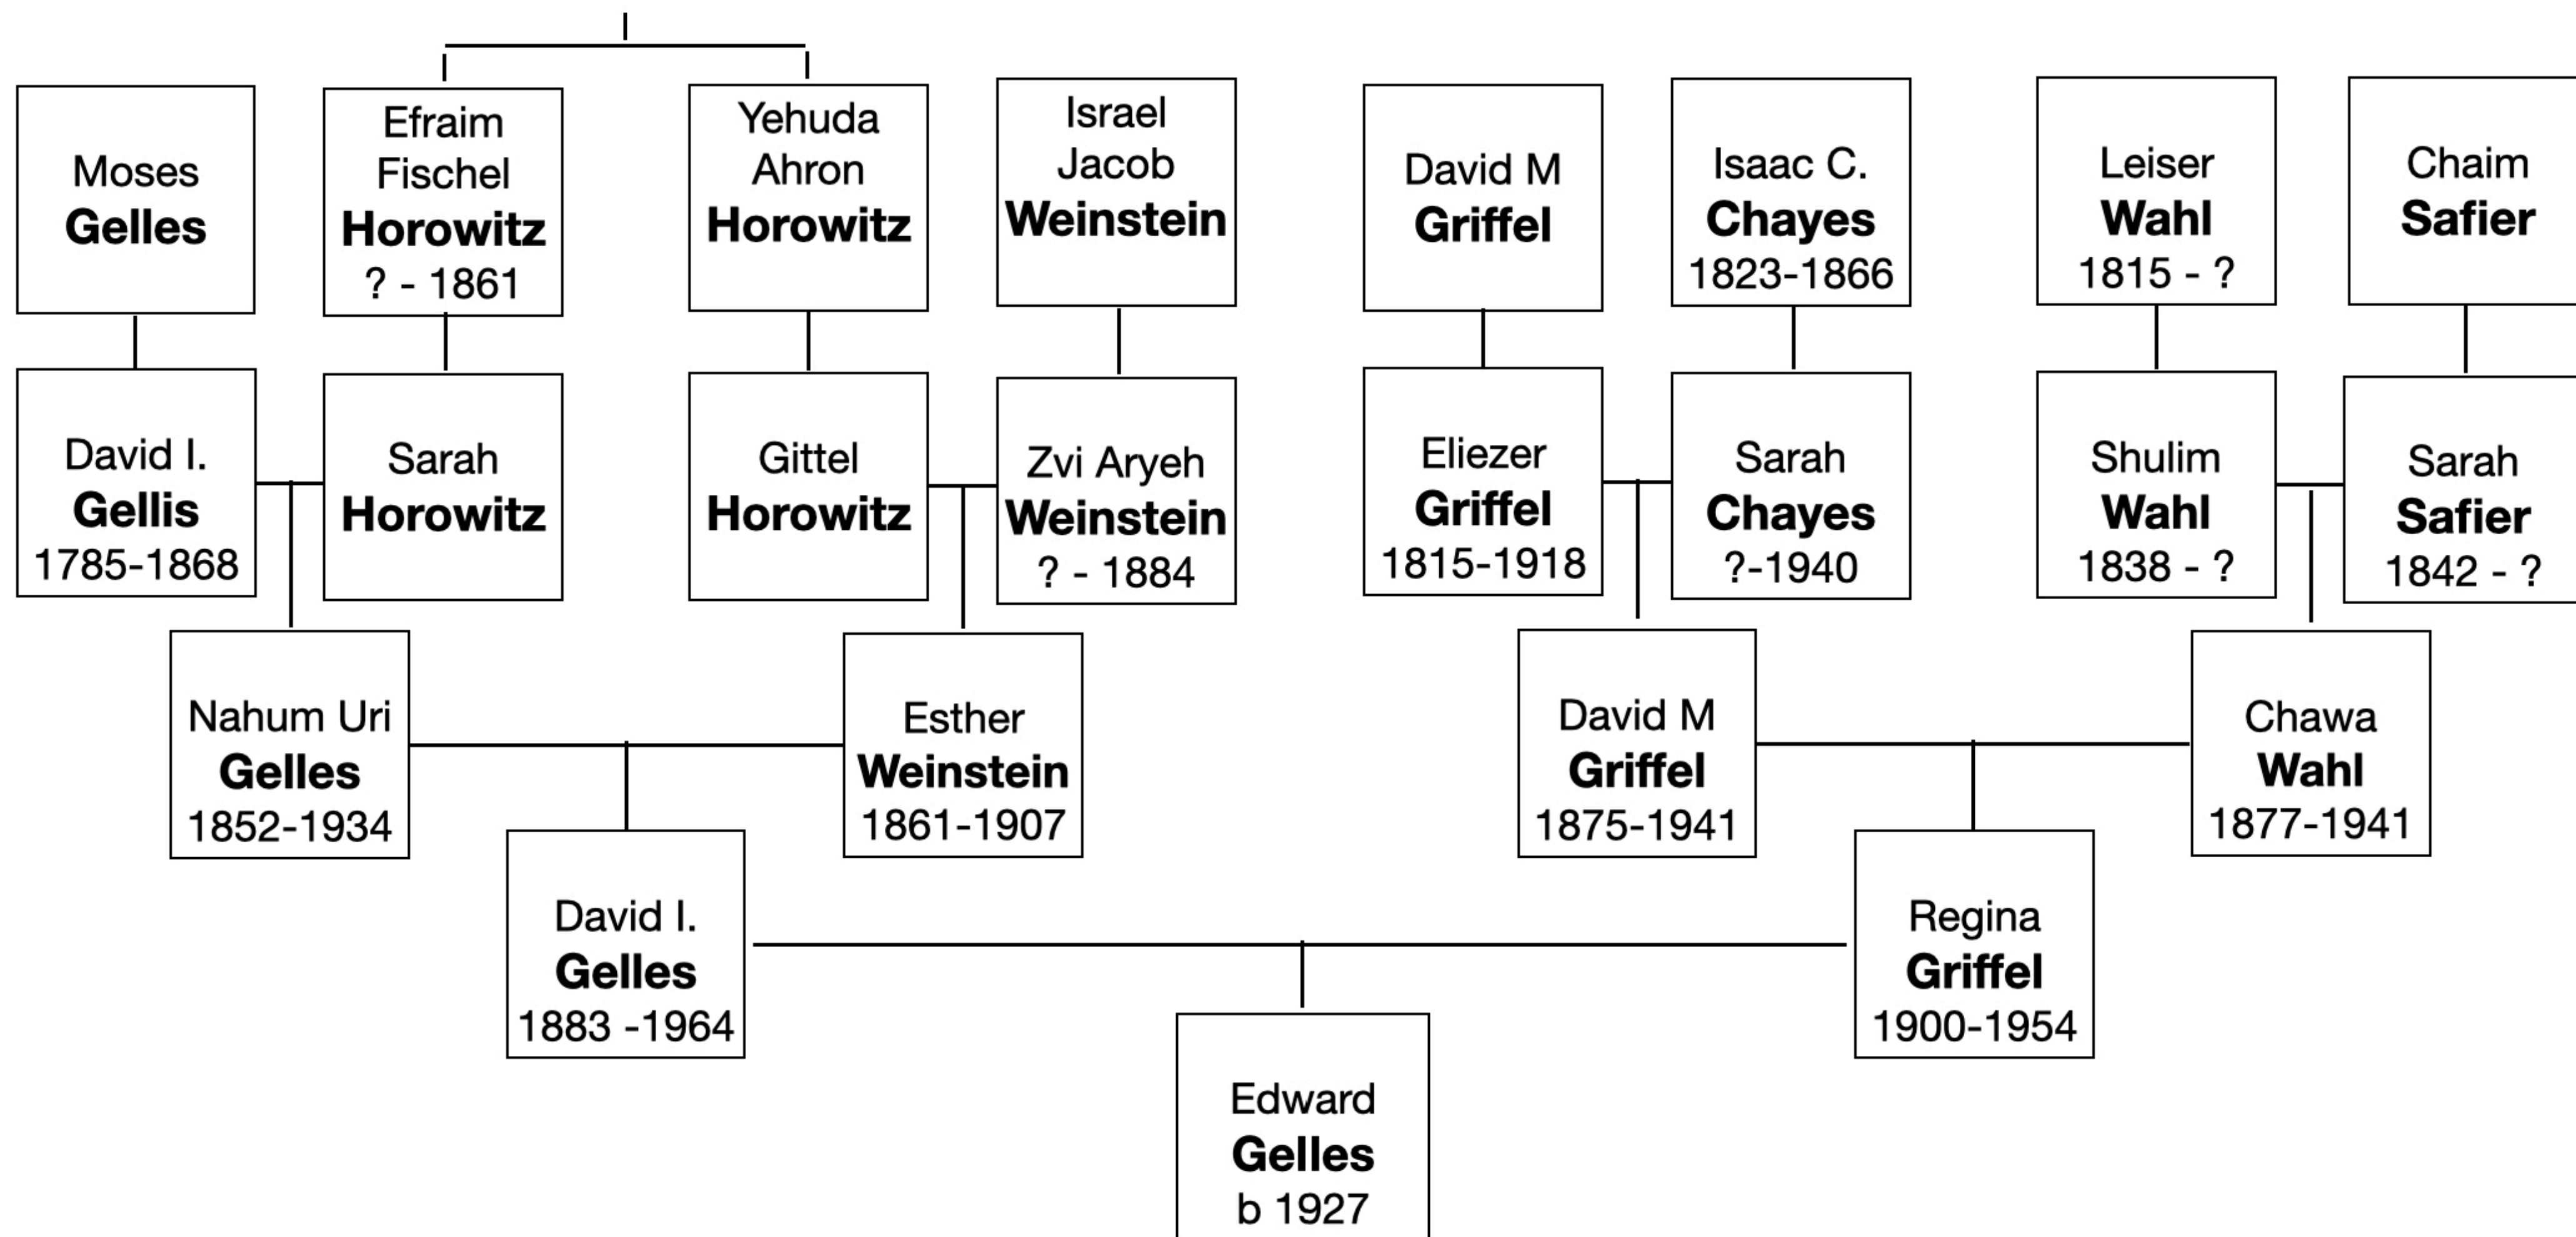

Ancestry of Edward Gelles

My maternal grandmother Chawa Wahl was a descendant of Saul Wahl –Katzenellenbogen and my paternal great-grandmothers Sarah and Gittel came from the ancient Horowitz line which inter-married with Saul Wahl’s descendants.